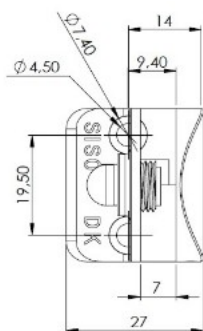

PRODUCT SHEET

Description:

Glass Door Hinge "Badge" Centre, L, CPL, F/Narrow Frames, W/ Short Mounting Plate, F/Inset Doors, Thickness 4-5mm, 1 ABS, Screw W/PVC Tip & 1 ABS Screw W/Hard $\varnothing 5 \times 3,5$ mm ABS Extension,, Catch Made Of ABS Plastic

Item number:

15.06.250-0

Units	Box	Carton	HS Code	Barcode
Pcs.	12	240	8302100090	 5704866054966

Glass thickness 5 - 6 mm

SISO A/S
Mileparken 11
DK-2740 Skovlunde
Denmark
VAT: DK 24786013

Phone +45 45 830 900
www.siso.dk
siso@siso.dk