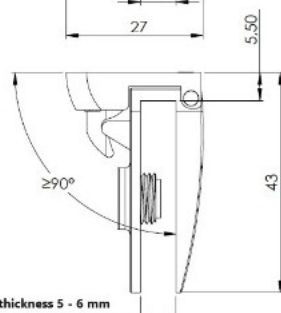

PRODUCT SHEET

Description:

Glass Door Hinge "Badge" Centre, L, CPL, F/Narrow Frames, W/ Short Mounting Plate, F/Inset Doors, Thickness 4-5mm, 1 ABS, Screw W/PVC Tip & 1 ABS Screw W/Hard $\varnothing 5 \times 3,5$ mm ABS Extension,, Catch Made Of ABS Plastic

Item number:

15.06.250-0

Units	Box	Carton	HS Code	Barcode
Pcs.	12	240	8302100090	 5704866054966

Glass thickness 5 - 6 mm

SISO A/S
Mileparken 11
DK-2740 Skovlunde
Denmark
VAT: DK 24786013

Phone +45 45 830 900
www.siso.dk
siso@siso.dk